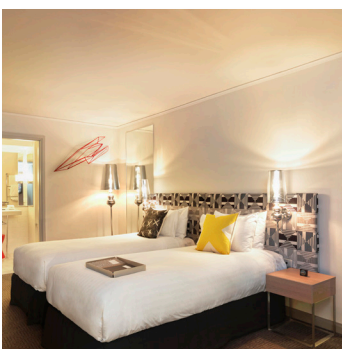

QT Canberra

★★★★★

1 London Circuit, Canberra ACT 2601

205 rooms

Victoria Dragos

1.4km to CBD

02 6247 6244

850m to NCC

victoria_dragos@qthotels.com.au

7.3km to the airport

www.qtcanberra.com