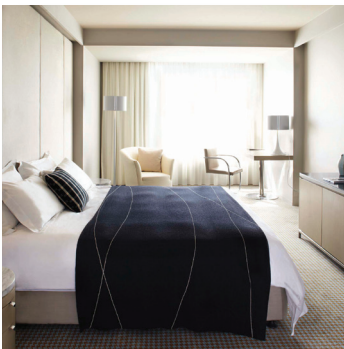

Hotel Realm

| |
|----------------------|
| ★★★★★ |
| 158 rooms |
| 4.5km to CBD |
| 4.4km to NCC |
| 6.7km to the airport |

18 National Circuit, Barton ACT 2600

Jasmine De Martin
 02 6163 1800
 jdemartin@realmprecinct.com.au
 www.hotelrealm.com.au