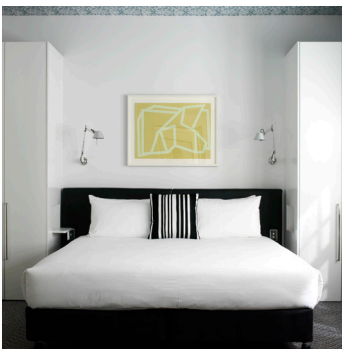

Peppers Gallery Hotel Canberra

●●●●●

15 Edinburgh Avenue, Canberra City ACT 2601

80 rooms

Sally Beatie

1.2km to CBD

02 6175 2222

1.2km to NCC

sally.beatie@peppers.com.au

7.7km to the airport

www.peppers.com.au/gallery